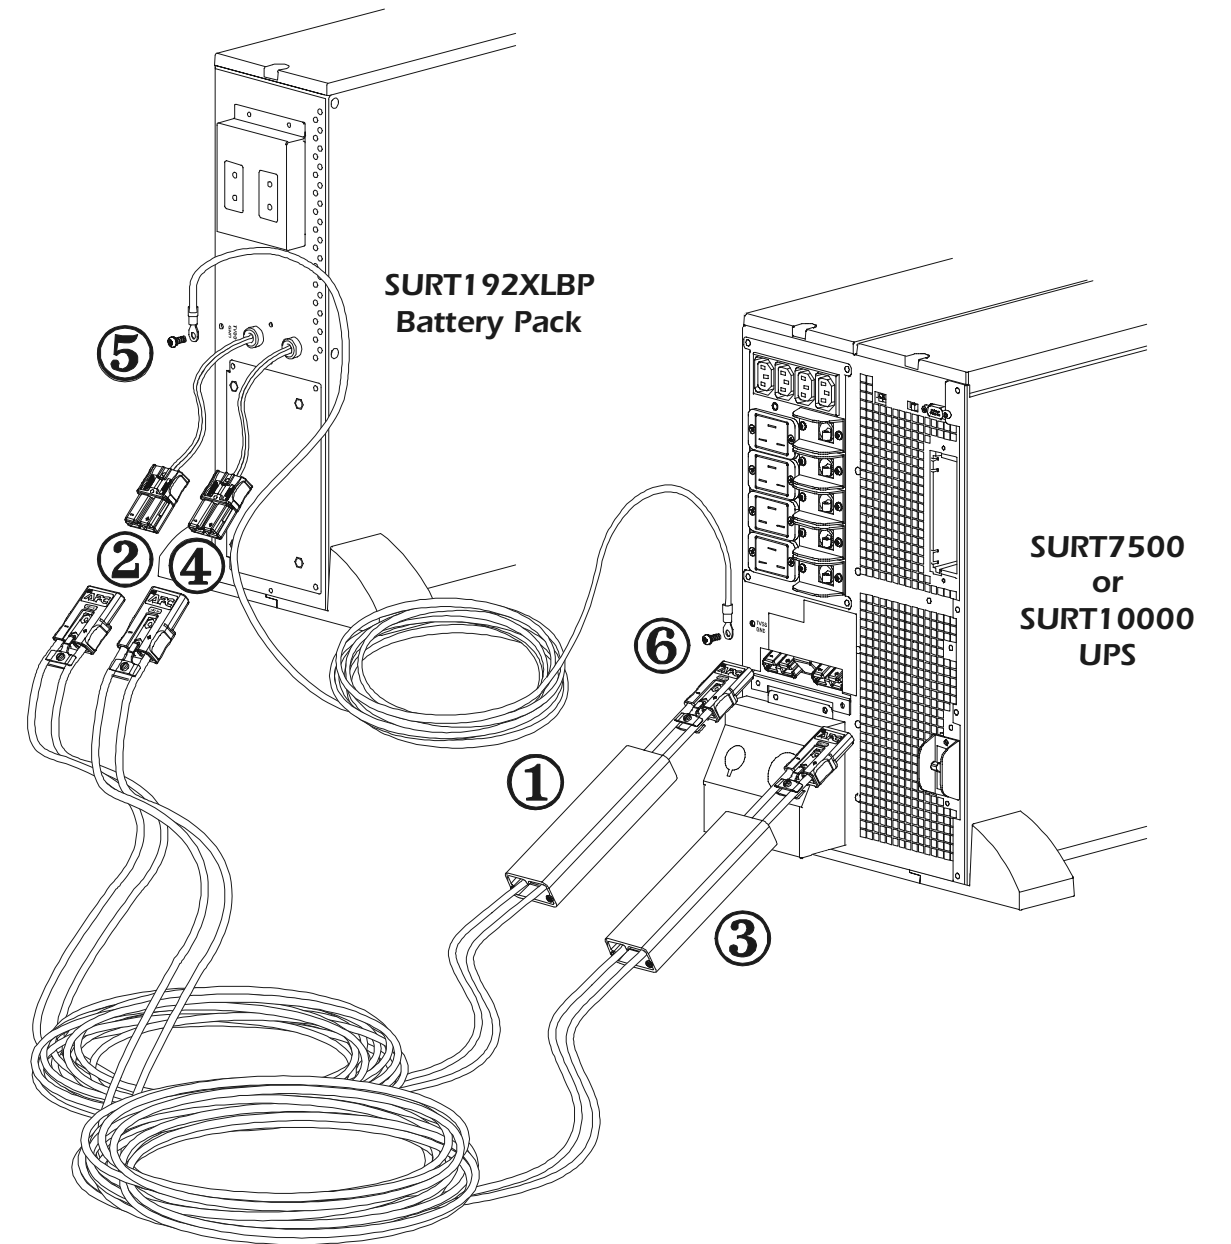

SMART-UPS[®] RT ADAPTER CABLE GUIDE

Connecting SURT7500 or SURT10000 to SURT192XLBP

Entire contents copyright © 2004 by American Power Conversion Corporation. All rights reserved. Reproduction in whole or in part without permission is prohibited.

APC, the APC logo, Smart-UPS, and PowerChute are registered trademarks of American Power Conversion Corporation. All other trademarks are the property of their respective owners.

990-1806, 10/2004

SMART-UPS® RT ADAPTER CABLE GUIDE

Connecting SURT3000 or SURT5000 to SURT192XLBP