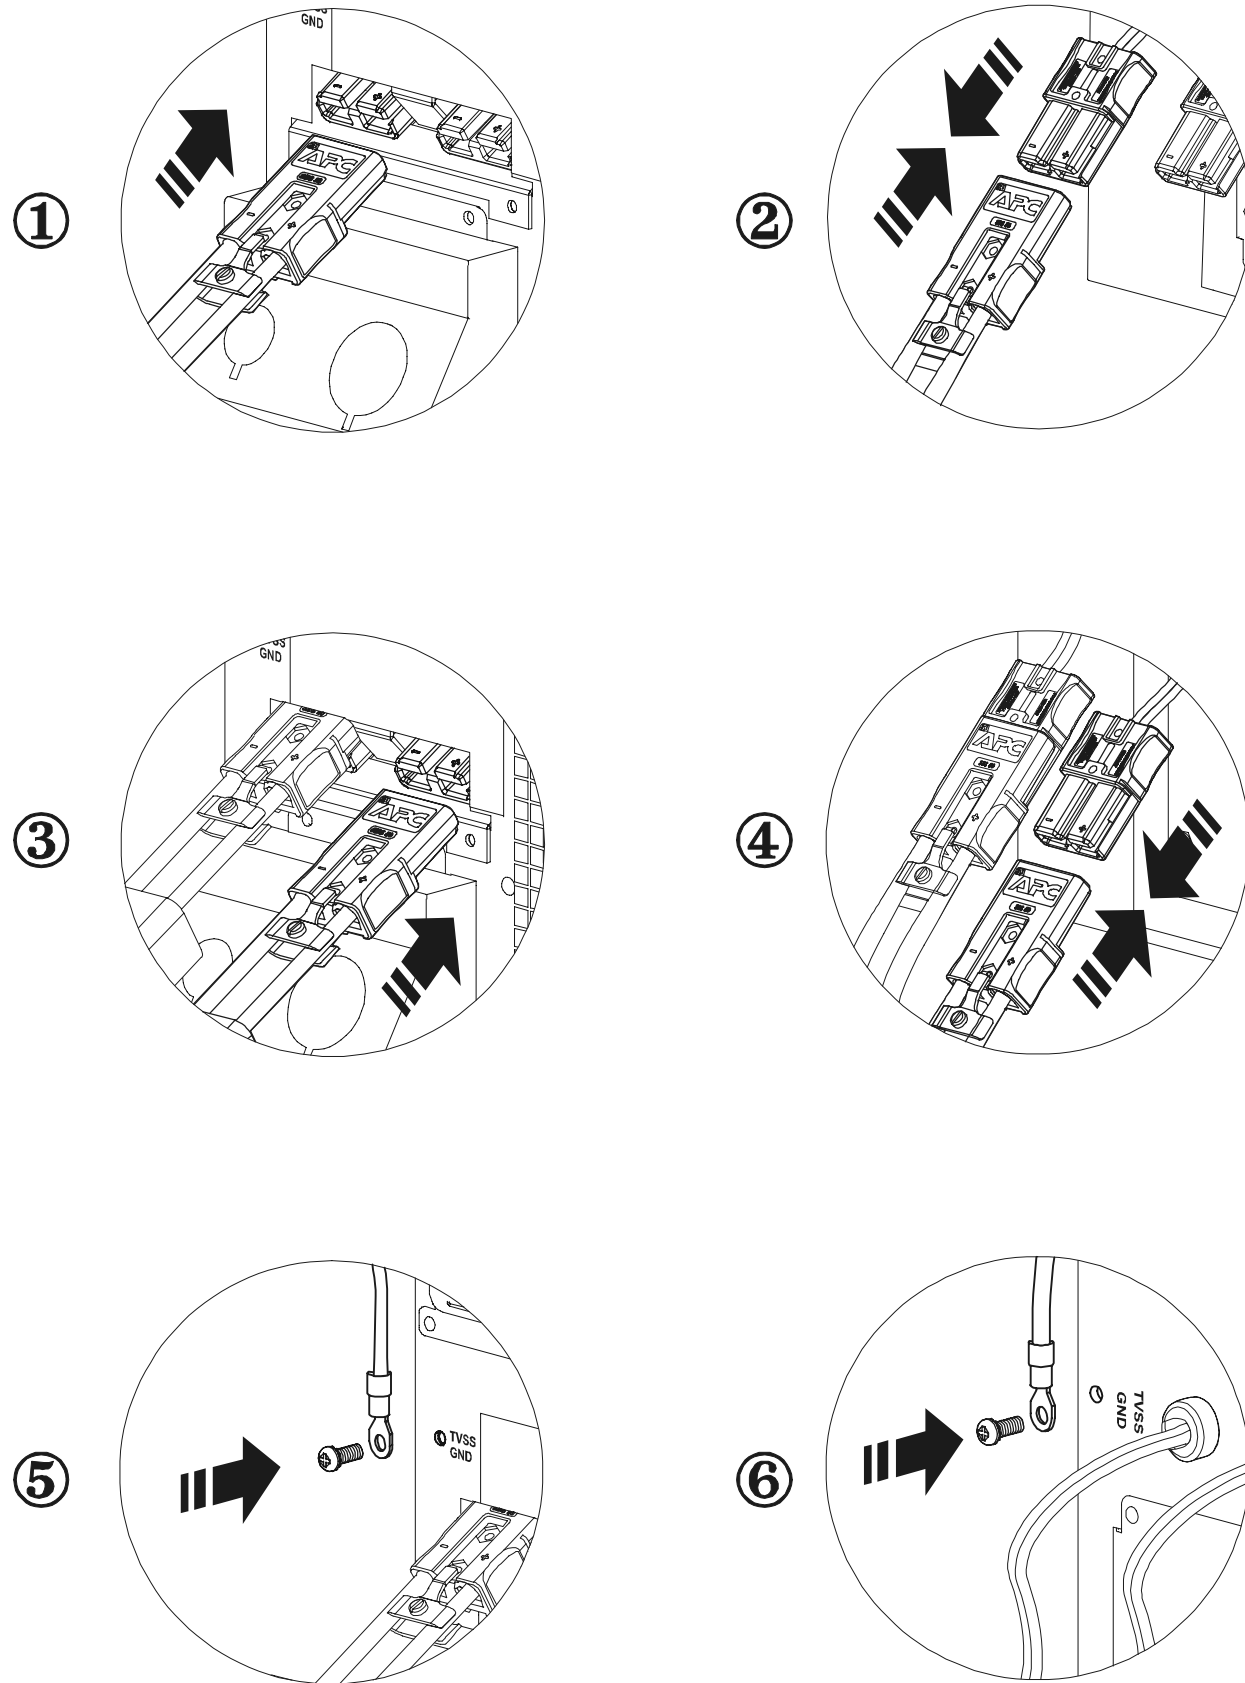

SMART-UPS[®] RT ADAPTER CABLE GUIDE

Connecting SURT7500 or SURT10000 to SURT192XLBP

Entire contents copyright © 2004 by American Power Conversion Corporation. All rights reserved. Reproduction in whole or in part without permission is prohibited.

Connecting SURT3000 or SURT5000 to SURT192XLBP