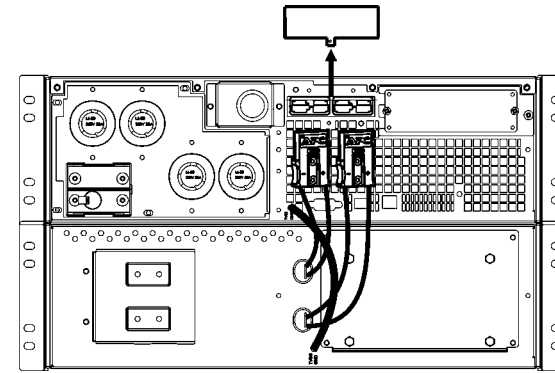

Installation Guide - Tower to SURTRK2 Rack Conversion

SURT3000/5000 VA 3U

3000/5000 VA models	
8	
8	
4	
2	
2	
2	
1	

1

2

3

4

5

6

7

8

9

10

11

SURT192XLBP 3U

Installation Guide - Tower to SURTRK2 Rack Conversion

External BatteryPack	
8	
8	
4	
2	
2	
2	
1	

10

11

12

13

14

15

16