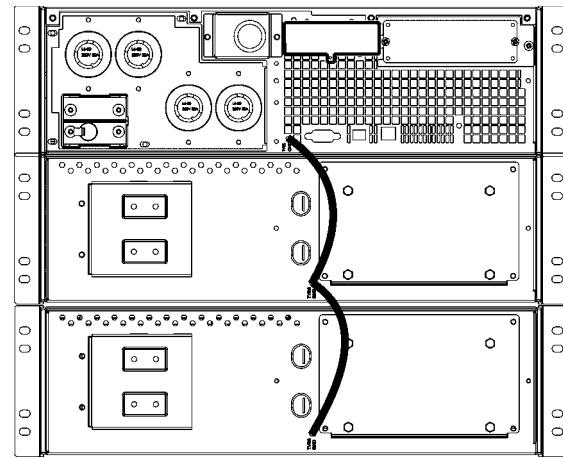

Installation Guide - Tower to SURTRK2 Rack Conversion

SURT3000/5000 VA 3U

3000/5000 VA models	
8	
8	
4	
2	
2	
2	
1	

1

2

3

4

5

6

7

8

9

10

11

SURT192XLBP 3U

Installation Guide - Tower to SURTRK2 Rack Conversion

External BatteryPack	
8	
8	
4	
2	
2	
2	
1	

10

11

12

13

14

15

16