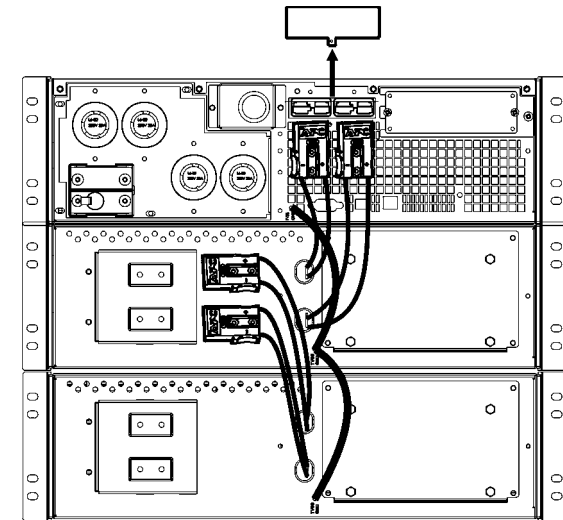

Installation Guide - Tower to SURTRK2 Rack Conversion

SURT3000/5000 VA 3U

3000/5000 VA models	
8	
8	
4	
2	
2	
2	
1	

1

2

3

4

5

6

7

8

9

10

11

SURT192XLBP 3U

Installation Guide - Tower to SURTRK2 Rack Conversion

External BatteryPack	
8	
8	
4	
2	
2	
2	
1	

10

11

12

13

14

15

16