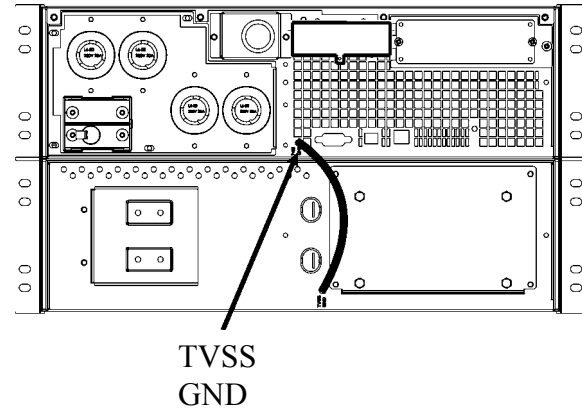

Installation Guide - Tower to SURTRK2 Rack Conversion

SURT3000/5000 VA 3U

3000/5000 VA models	
8	
8	
4	
2	
2	
2	
1	

1

2

3

4

5

6

7

8

9

10

11

SURT192XLBP 3U

Installation Guide - Tower to SURTRK2 Rack Conversion

External BatteryPack	
8	
8	
4	
2	
2	
2	
1	

10

11

12

13

14

15

16